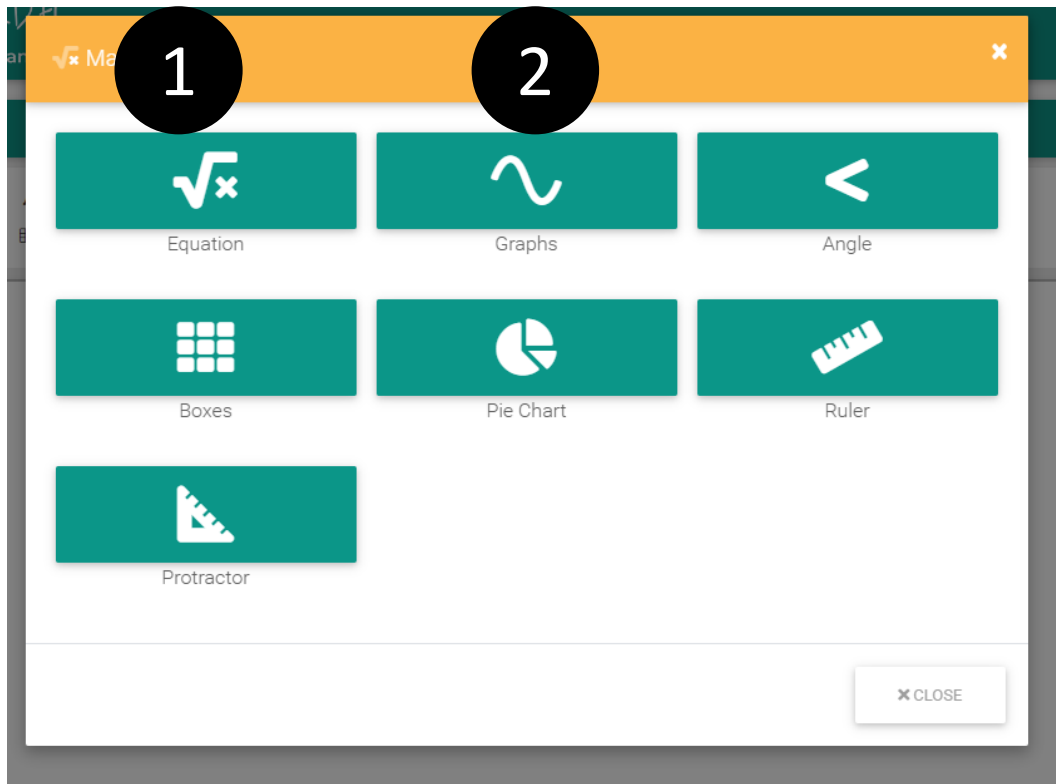

The whiteboard is a vector image, which means you can use the Select tool to select objects and delete them separately.
The eraser tool paints with the background colour in order to simulate a normal eraser.
Note that the background cannot be erased using the eraser tool.

La primera opción es para borrar parte por parte, la última borra todo.

Convertir todo a imagen

Insertar cuadrícula pequeña o grande.

Insertar hoja de música (Pentagrama)

Insertar emojis

Insertar fórmulas matemáticas.

Math Tools

3

4

Equation

Graphs

Angle

Boxes

Pie Chart

Ruler

Protractor

CLOSE

Math Tools

3

Angle

45 DEGREES

Lines