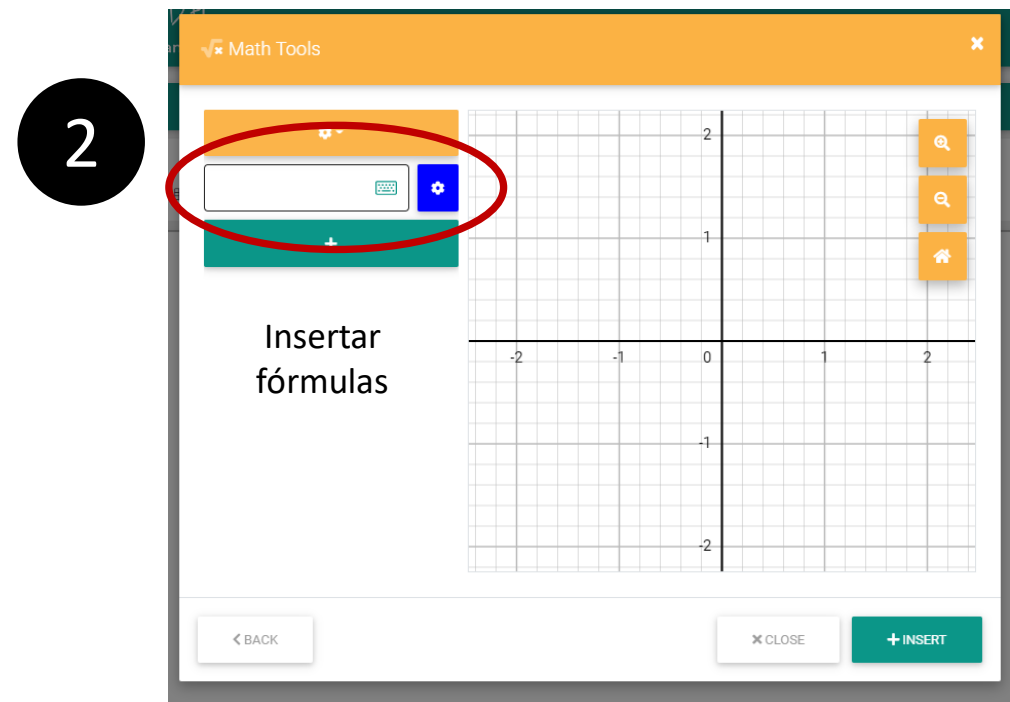

The whiteboard is a vector image, which means you can use the Select tool to select objects and delete them separately.
The eraser tool paints with the background colour in order to simulate a normal eraser.
Note that the background cannot be erased using the eraser tool.

La primera opción es para borrar parte por parte, la última borra todo.

Convertir todo a imagen

Insertar cuadrícula pequeña o grande.

Insertar hoja de música (Pentagrama)

Insertar emojis

Insertar fórmulas matemáticas.

Math Tools

3

4

Equation

Graphs

Angle

Boxes

Pie Chart